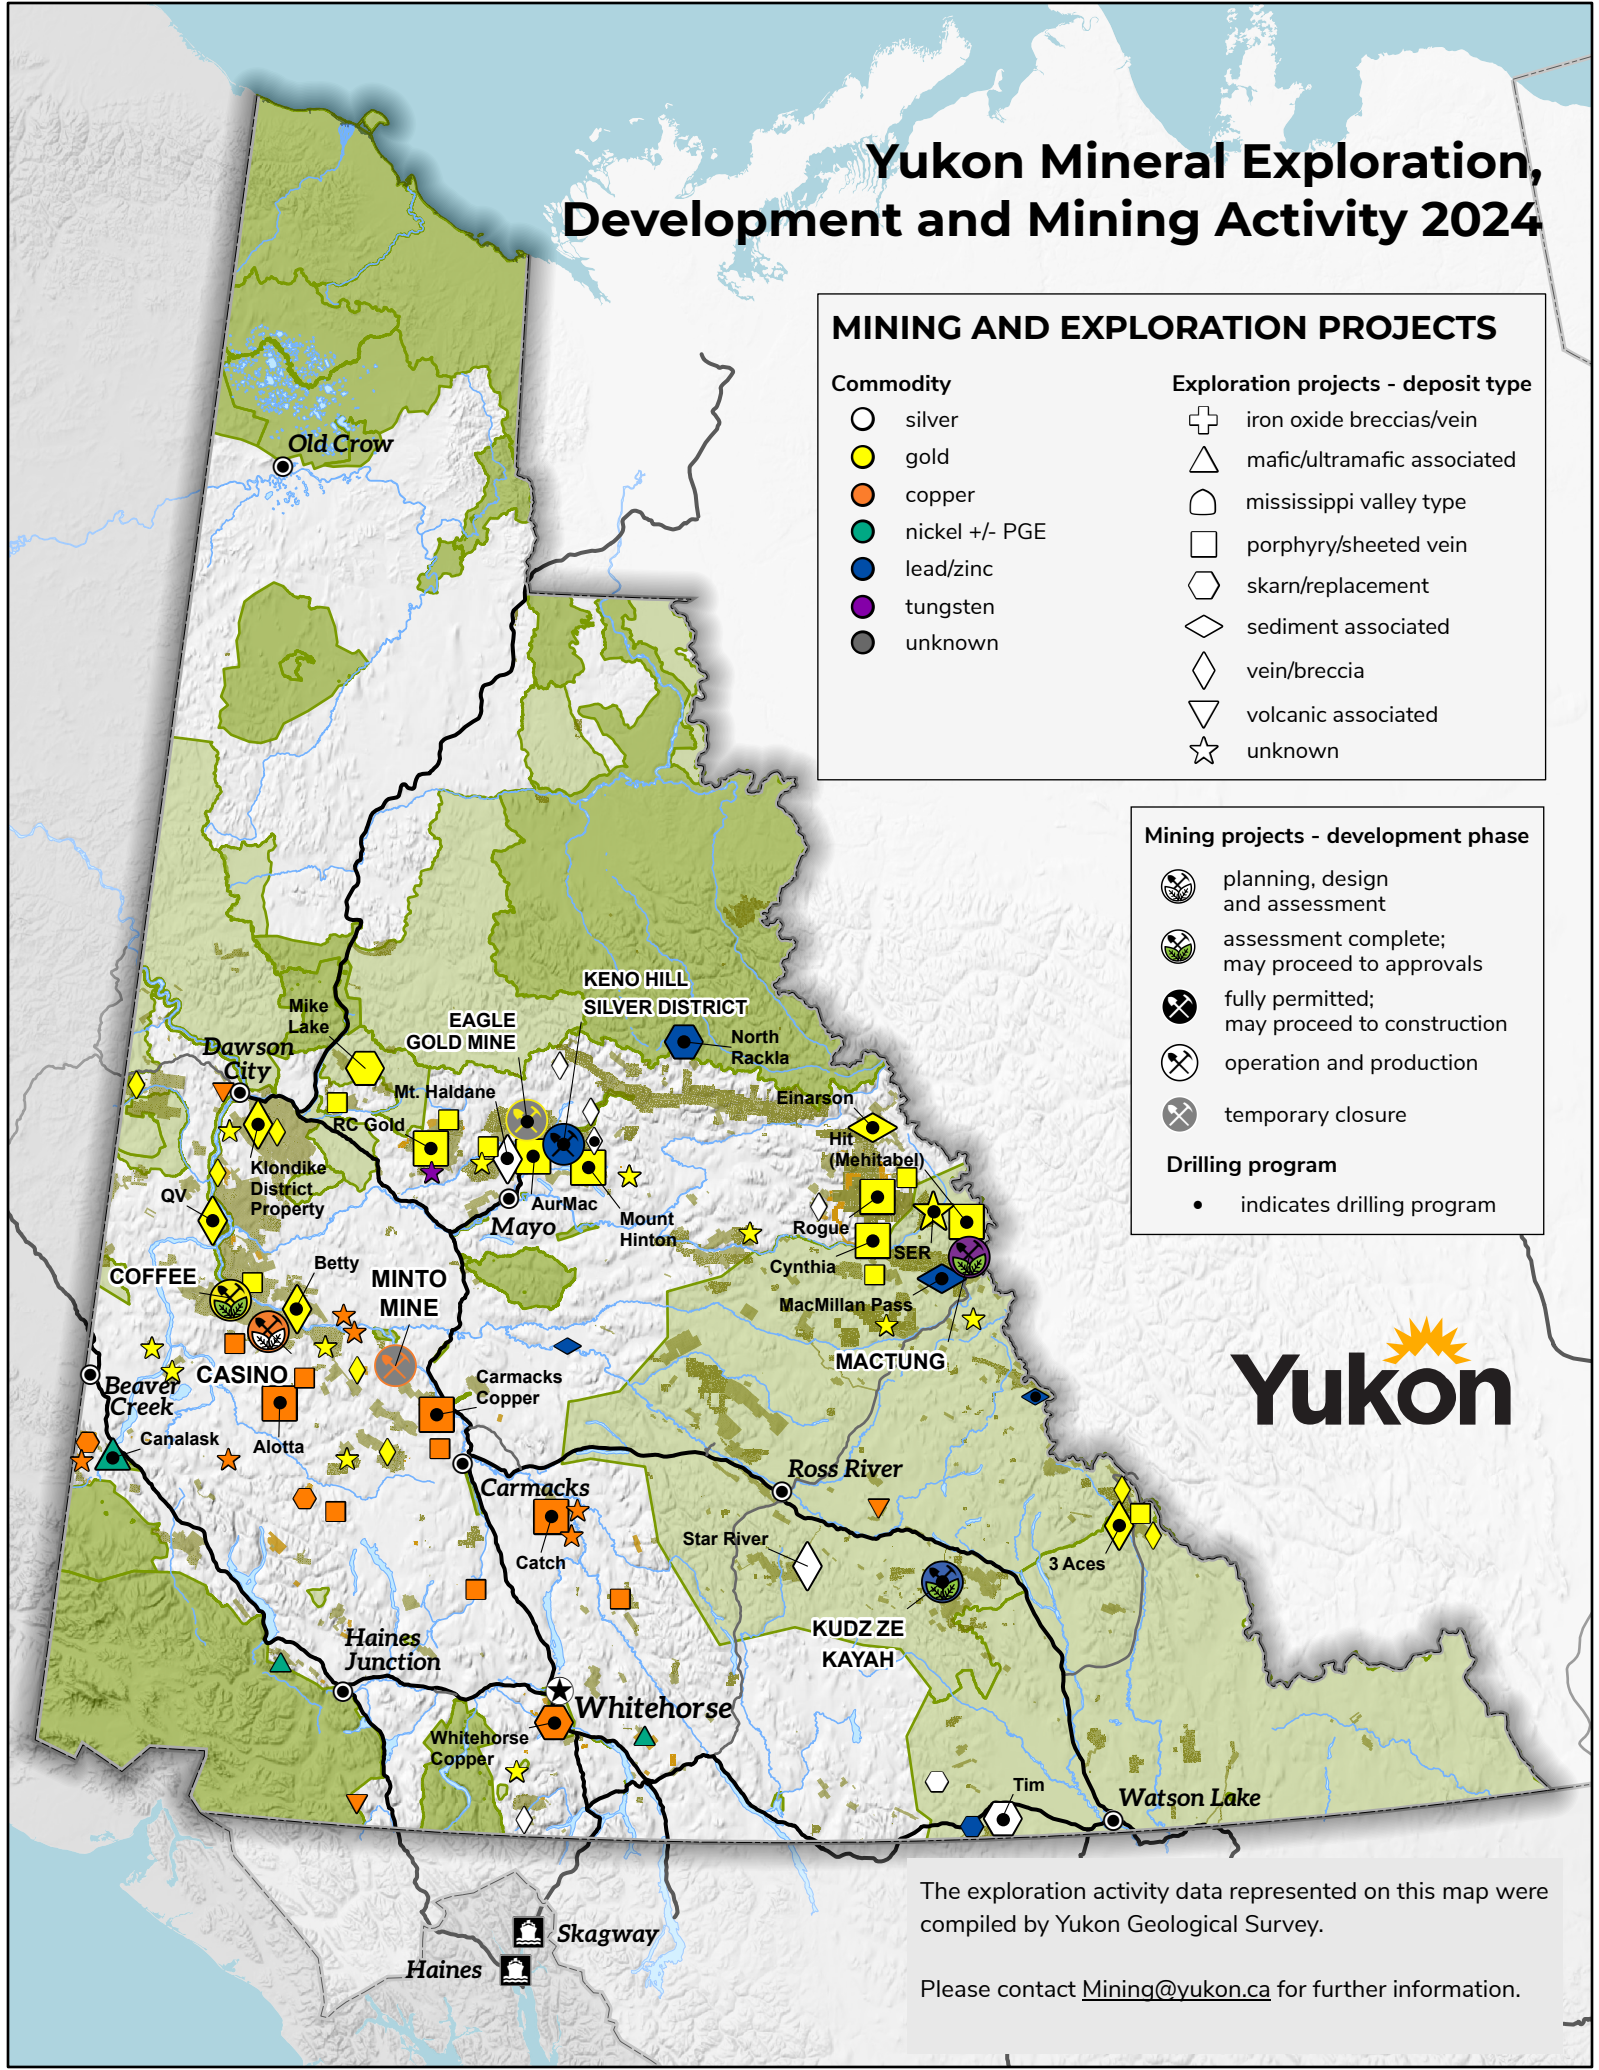

Yukon Mineral Exploration, Development and Mining Activity 2024

MINING AND EXPLORATION PROJECTS

Commodity

- silver
- gold
- copper
- nickel +/- PGE
- lead/zinc
- tungsten
- unknown

Exploration projects - deposit type

- ⊕ iron oxide breccias/vein
- △ mafic/ultramafic associated
- mississippi valley type
- porphyry/sheeted vein
- ⬡ skarn/replacement
- ◇ sediment associated
- ◇ vein/breccia
- ▽ volcanic associated
- ☆ unknown

Mining projects - development phase

- 🏗️ planning, design and assessment
- 🌱 assessment complete; may proceed to approvals
- ⚡ fully permitted; may proceed to construction
- ⚙️ operation and production
- ⏸️ temporary closure

Drilling program

- indicates drilling program

The exploration activity data represented on this map were compiled by Yukon Geological Survey.

Please contact Mining@yukon.ca for further information.