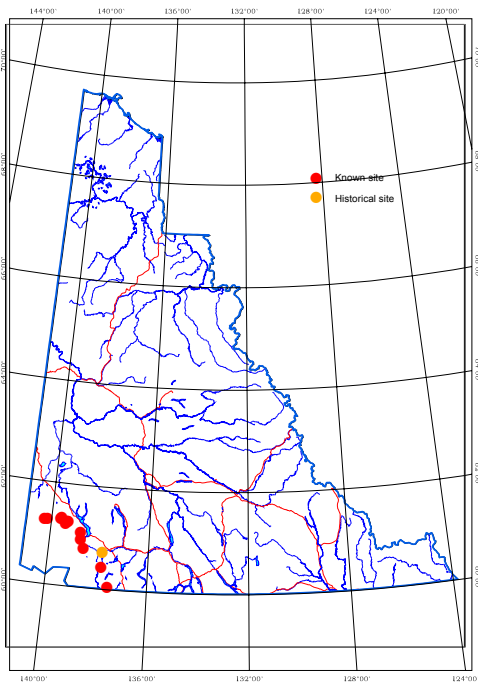

Agri-food and Agriculture Canada