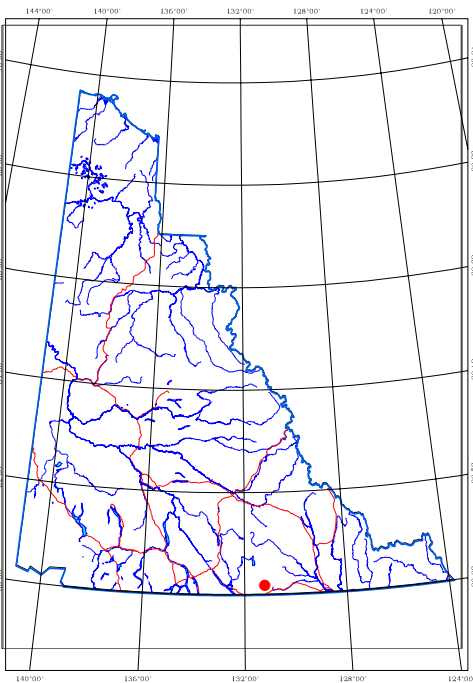

FIVE-LEAVED DWARF BRAMBLE

Rubus pedatus

Rose Family (Rosaceae)

Habitat: Subalpine Fir dominated open forests

DISTRIBUTION

Yukon: Southeastern Yukon; known only from Crescent Lake

North America: Cordilleran south to Oregon and Idaho

B. Bennett

Five-leaved Dwarf Bramble (*Rubus pedatus*)

NFC Research Press

B. Bennett

Similar species Stemless Raspberry (*Rubus arcticus*)

B. Bennett

Habitat