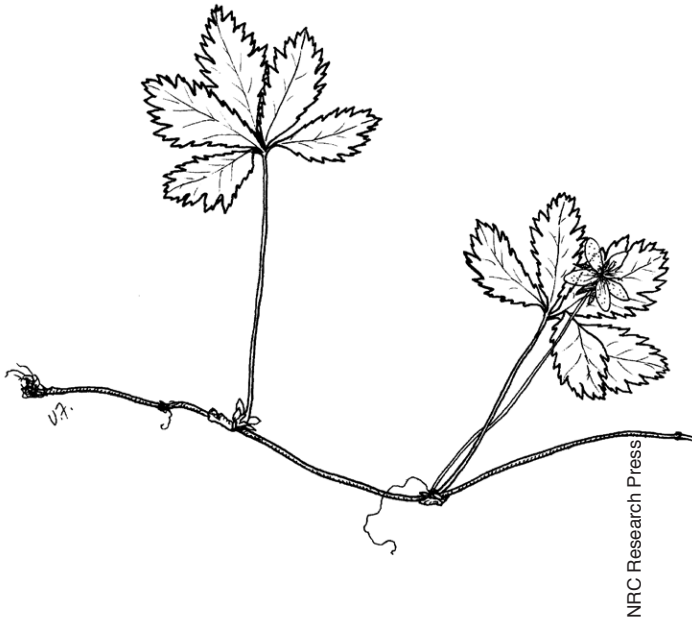

FIVE-LEAVED DWARF BRAMBLE

Rubus pedatus

Rose Family (Rosaceae)

Habitat: Subalpine Fir dominated open forests

DISTRIBUTION

Yukon: Southeastern Yukon; known only from Crescent Lake

North America: Cordilleran south to Oregon and Idaho

World: North America

CONSERVATION RANK

Global rank: Secure (G5)

Canadian rank: Secure (N5)

Yukon rank: Critically Imperilled (S1)

Distinguishing features: creeping unarmed perennial with 5 leaflets per leaf. Flowers white.

B. Bennett

Five-leaved Dwarf Bramble (*Rubus pedatus*)

NFC Research Press

B. Bennett

Similar species Stemless Raspberry (*Rubus arcticus*)

B. Bennett

Habitat