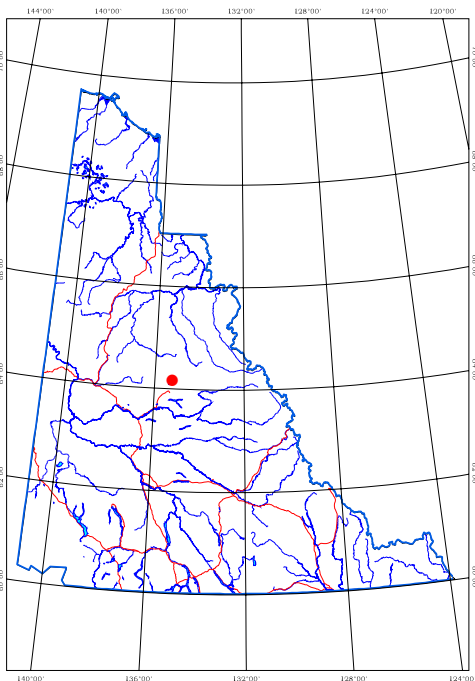

For more information, contact the Yukon Conservation Data Centre at 867-667-3684 or yukoncdc@gov.yk.ca.

B. Bennett