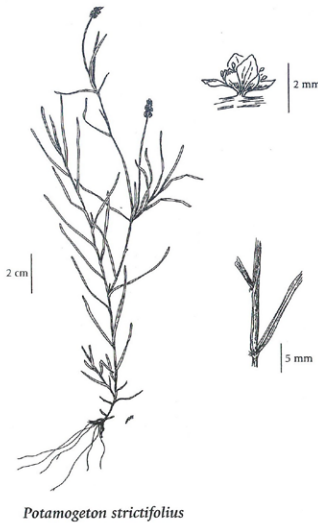

STRAIGHT-LEAVED PONDWEED

Potamogeton strictifolius

Pondweed Family (Potamogetonaceae)

Habitat: Wetland lacking flowing water, characterized by Pond Lily and Water Arum

DISTRIBUTION

Yukon: Central Yukon; known only from northeast of McQuesten Lake

North America: Canada, Great Plains and eastern United States.

World: North America

CONSERVATION RANK

Global rank: Secure (G5)

Canadian rank: Secure (N5)

Yukon rank: Critically Imperilled (S1)

Distinguishing features: Is distinguished from *P. friesii* by leaf characters — leaf tip bristle tipped, 3-13 veins, turions flattened with inner and outer leaves in same plane, and leaf bases not corrugated.