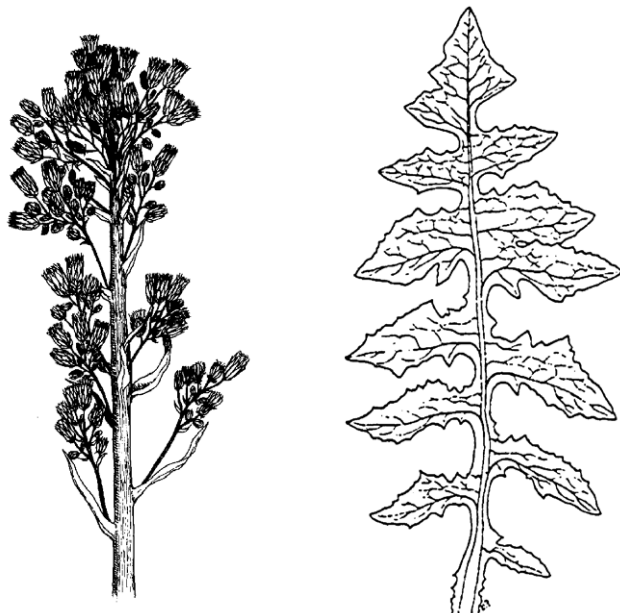

TALL BLUE LETTUCE

Lactuca biennis

Aster Family (Asteraceae)

Habitat: Hot springs

DISTRIBUTION

Yukon: Southeast Yukon; known only from Larsen and Beaver River hot springs.

North America: All the provinces south to New Mexico and Tennessee.

World: North America

CONSERVATION RANK

Global rank: Secure (G5)

Canadian rank: Secure (N5)

Yukon rank: Critically Imperilled (S1)

Distinguishing features: 20-30 bluish or whitish flowers, milky sap, pappus brown. Sap milky, leafy stems, annual or biennial.