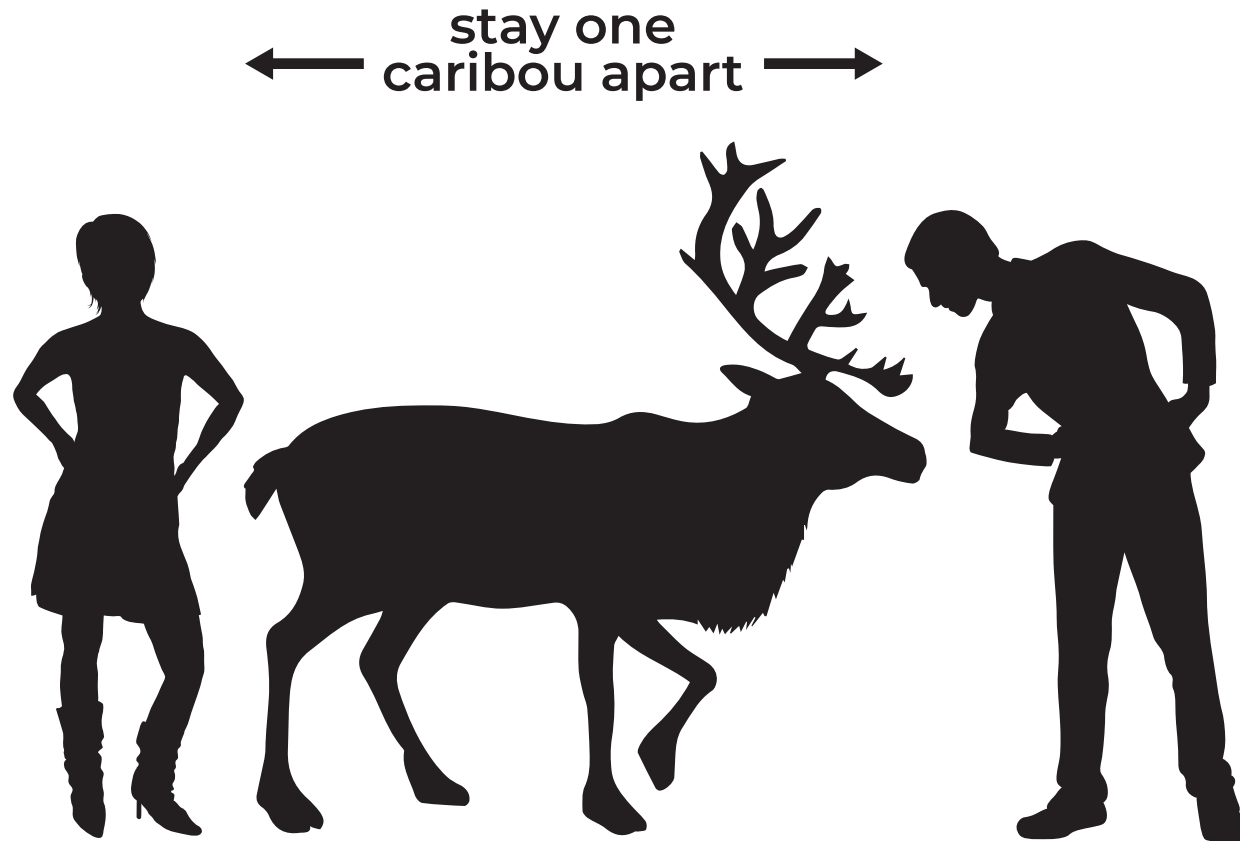

# What does physical distancing look like?

(also known as “social distancing”)

**(or 2 metres/6 feet)**

Note: please stay at least  
90 metres / 300 feet away  
from actual caribou.