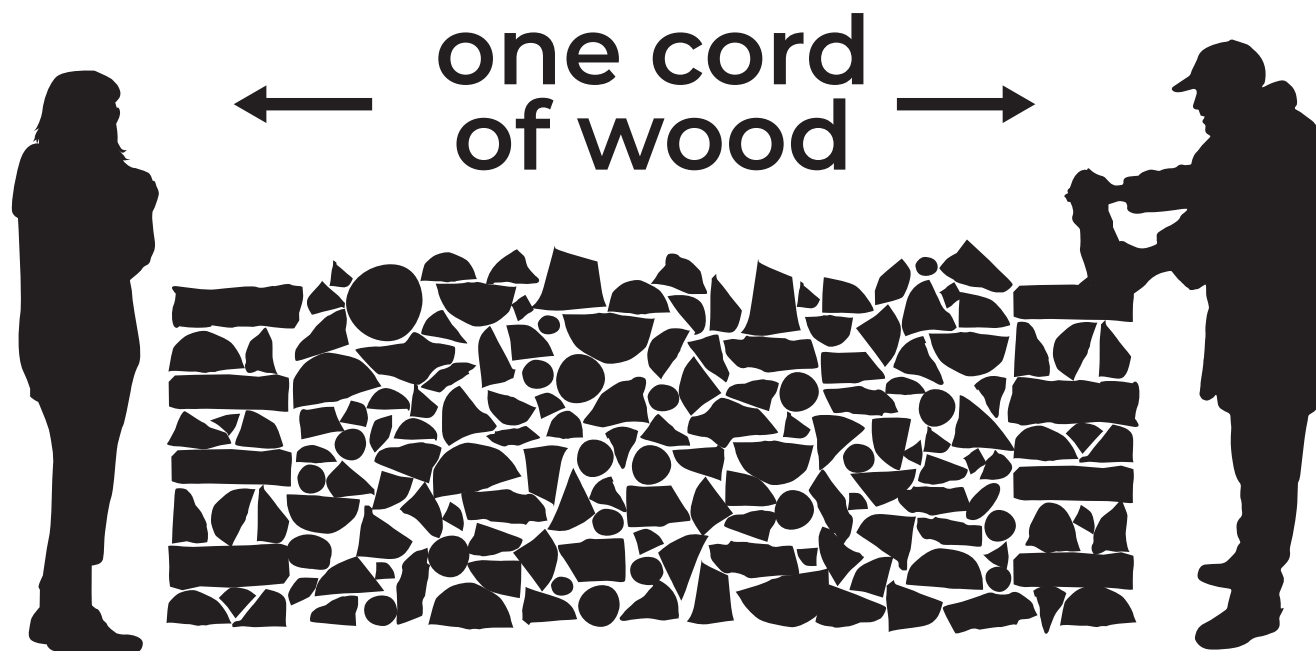

What does physical distancing look like?

(or 2 metres/6 feet)

A cord of wood is actually 2.4 metres/8 feet long, but extra space means extra-safe. Now is a great time to split and stack your wood so it will be dry and well-seasoned by fall. Remember to never burn glossy papers, treated wood or waste.