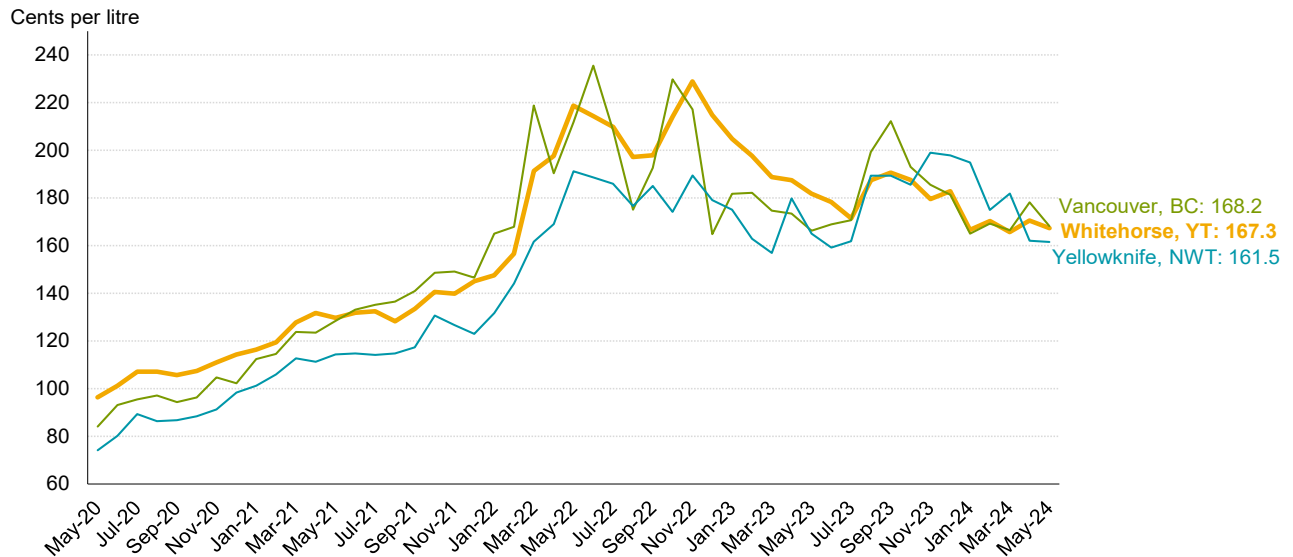

Monthly Average Heating Fuel Oil Prices, May 2020 to May 2024

Source: Statistics Canada. Table 18-10-0001-01 (accessed: 2024-06-27).

Looking for detailed data?

Detailed and downloadable fuel price data is available by Yukon community on the Community Statistics website.

[View detailed fuel data](#)

Next release: July 29, 2024