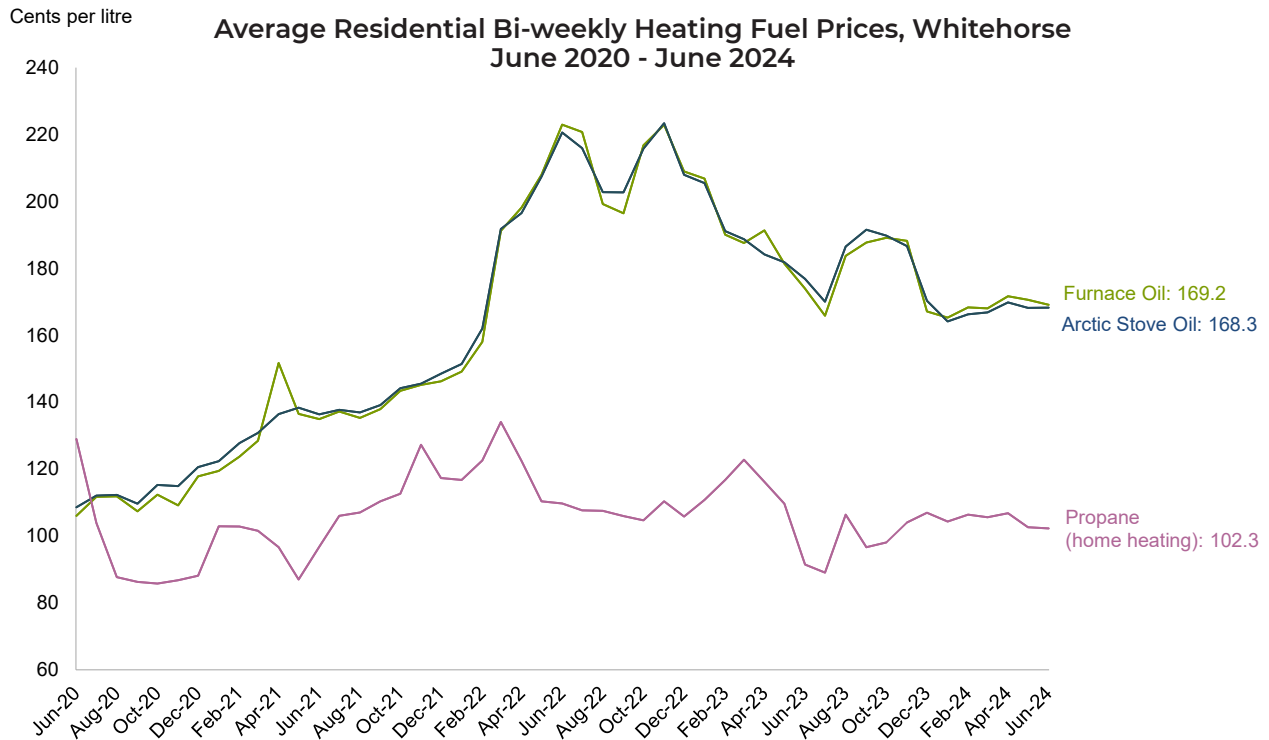

Notes to readers:

- All prices are Canadian cents per litre, including all applicable taxes.
- ... indicates this information was not available for the reporting period.
- ... indicates not applicable, or this service was not available in this community at this time.

Comparing June 2024 to June 2023:

- **Furnace oil** prices decreased in all Yukon communities — the largest percentage decrease was in Ross River (11.4%);
- **Arctic stove** oil prices decreased in all Yukon communities — the largest percentage decrease was in Burwash Landing (12.3%); and
- **Propane** (home heating) prices increased in all Yukon communities except Carmacks— the largest percentage increase was in Whitehorse (11.8%)