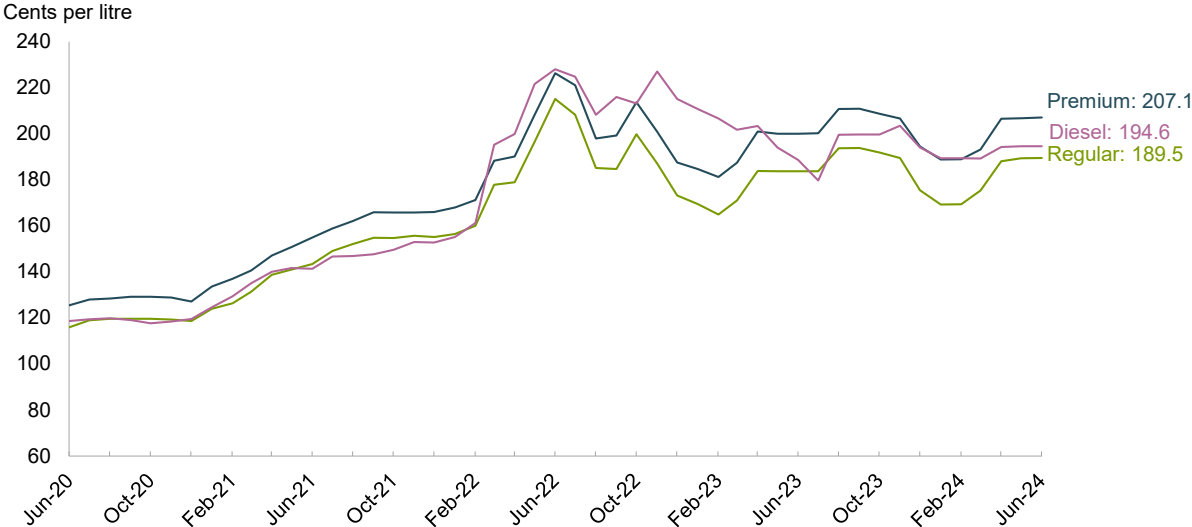

In June 2024, average **regular self-serve** gasoline prices ranged from 185.8¢ per litre in Watson Lake to 248.0¢ per litre in Eagle Plains; a difference of 62.2¢. Comparing June 2024 to June 2023:

- **Regular self-serve** gasoline prices increased in all Yukon communities except Beaver Creek, Dawson City and Mayo — the largest percentage increase was in Eagle Plains (15.3%).
- **Diesel self-serve** prices increased in all Yukon communities except Haines Junction, Mayo, Pelly Crossing, and Teslin — the largest percentage increase was in Eagle Plains (14.3%), prices remained the same in Stewart Crossing.
- In communities offering **full-serve propane** fuel services, where data were available, prices increased in Destruction Bay, Teslin and Whitehorse; and remained the same in Eagle Plains and Watson Lake.

**Average Self-Serve Regular Gasoline Prices, cents per litre,
June 2023 and June 2024**

Retail Motor Fuel Prices — Whitehorse

Average Fuel Prices, June 2024
(cents per litre)

Average Self-Serve Bi-weekly Motor Fuel Prices, Whitehorse
June 2020 - June 2024