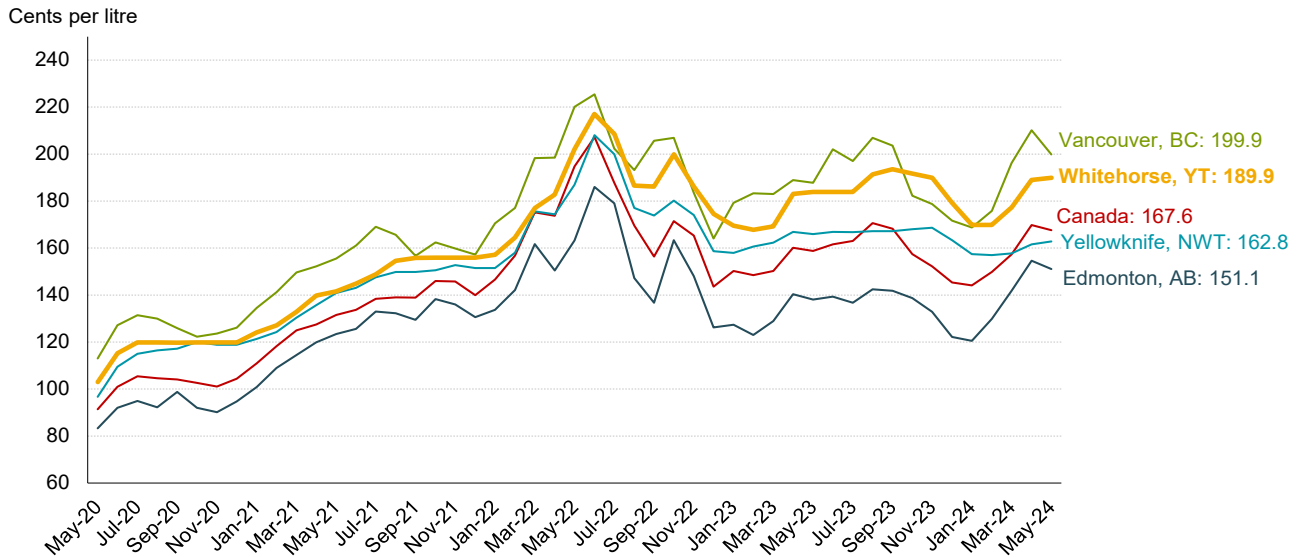

Monthly Average Retail Prices for Gasoline and Fuel Oil - by geography

The data in the following charts are sourced from Statistics Canada's data tables (Table: 18-10-0001-01).

Monthly Average Gasoline Prices, May 2020 to May 2024