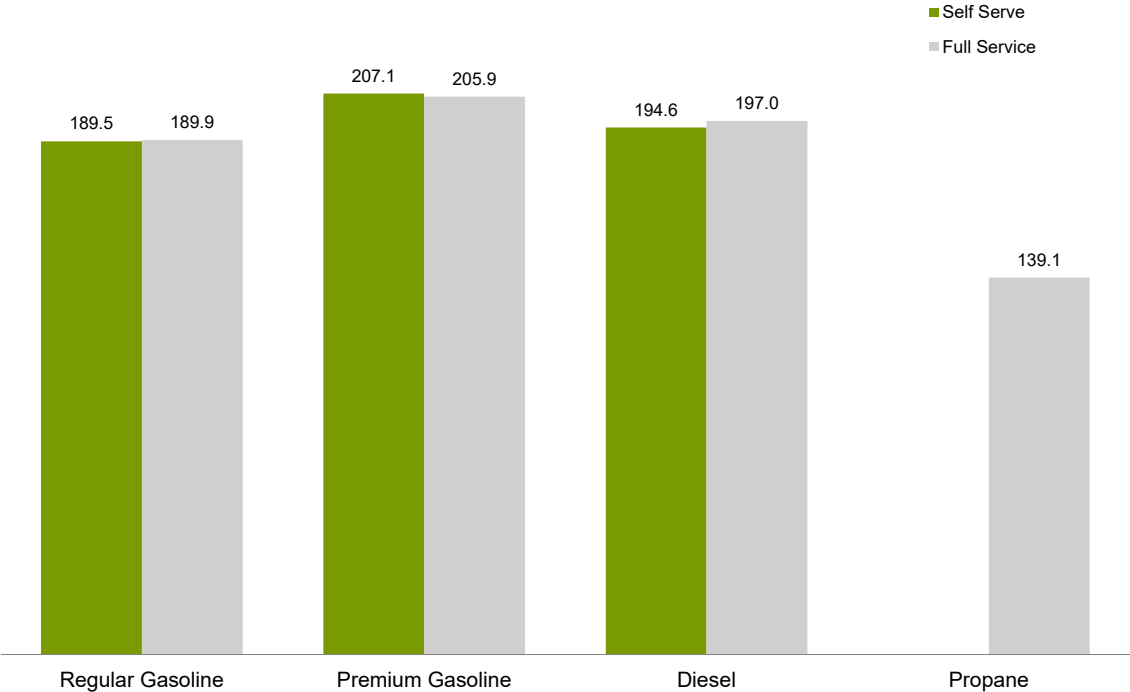

Retail Motor Fuel Prices — Whitehorse

Average Fuel Prices, June 2024
(cents per litre)