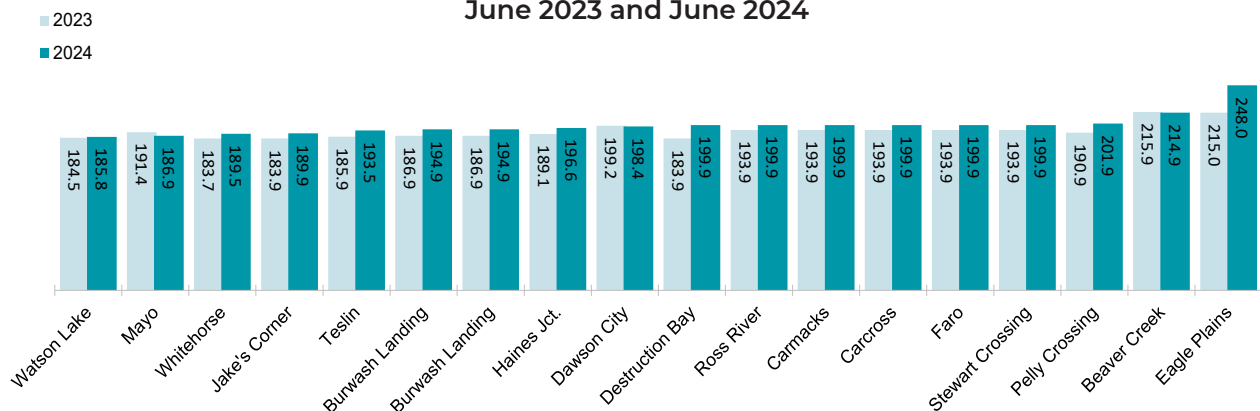

Notes to readers:

- All prices are Canadian cents per litre, including all applicable taxes.
- Communities with multiple gas stations have an average price for the reporting period
- ... indicates this information was not available for the reporting period.
- ... indicates not applicable, or this service was not available in this community at this time.

In June 2024, average **regular self-serve** gasoline prices ranged from 185.8¢ per litre in Watson Lake to 248.0¢ per litre in Eagle Plains; a difference of 62.2¢. Comparing June 2024 to June 2023:

- **Regular self-serve** gasoline prices increased in all Yukon communities except Beaver Creek, Dawson City and Mayo — the largest percentage increase was in Eagle Plains (15.3%).
- **Diesel self-serve** prices increased in all Yukon communities except Haines Junction, Mayo, Pelly Crossing, and Teslin — the largest percentage increase was in Eagle Plains (14.3%), prices remained the same in Stewart Crossing.
- In communities offering **full-serve propane** fuel services, where data were available, prices increased in Destruction Bay, Teslin and Whitehorse; and remained the same in Eagle Plains and Watson Lake.

**Average Self-Serve Regular Gasoline Prices, cents per litre,
June 2023 and June 2024**