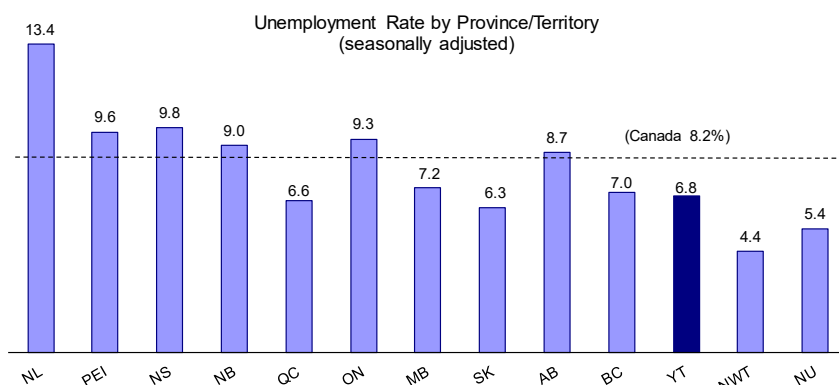

Supplementary notes:

- Yukon's May 2021 labour force would be 24,200 when the number is adjusted to the pre-pandemic population to labour force ratio.
- Yukon's May 2021 number of unemployed would be 2,100 when the number is adjusted to reflect the decrease in labour force (i.e., increase in "not in labour force") due to COVID-19.
- Yukon's May 2021 unemployment rate would be 8.5% when unemployment is adjusted to reflect the decrease in labour force (i.e., increase in "not in labour force") due to COVID-19.
- Canada's unemployment rate would be 10.7% when persons "not in labour force, but wanted work" are added to the labour force.

Labour Force Characteristics¹, May 2021 (seasonally adjusted)

	May '20	Apr '21	May '21	Change² Apr '21 to May '21	Change² May '20 to May '21
Yukon					
Labour Force³	22,400	23,800	23,700	-0.4%	5.8%
Number Employed³	21,500	22,400	22,100	-1.3%	2.8%
Number Unemployed³	1,000	1,400	1,600	14.3%	60.0%
Unemployment Rate	4.5%	5.9%	6.8%	0.9	2.3
Canada					
Labour Force³	19,053,800	20,267,500	20,211,600	-0.3%	6.1%
Number Employed³	16,444,000	18,627,200	18,559,200	-0.4%	12.9%
Number Unemployed³	2,609,800	1,640,300	1,652,300	0.7%	-36.7%
Unemployment Rate	13.7%	8.1%	8.2%	0.1	-5.5

All territories' monthly figures are based on three-month moving averages and are, therefore, not included in the overall figures for Canada.

² 'Change' is measured in percent, or percentage points, where applicable. Percentage points are the actual numerical difference between two percentages, such as: 10% - 8% = 2 percentage points.

³ All estimates are rounded to the nearest hundred.