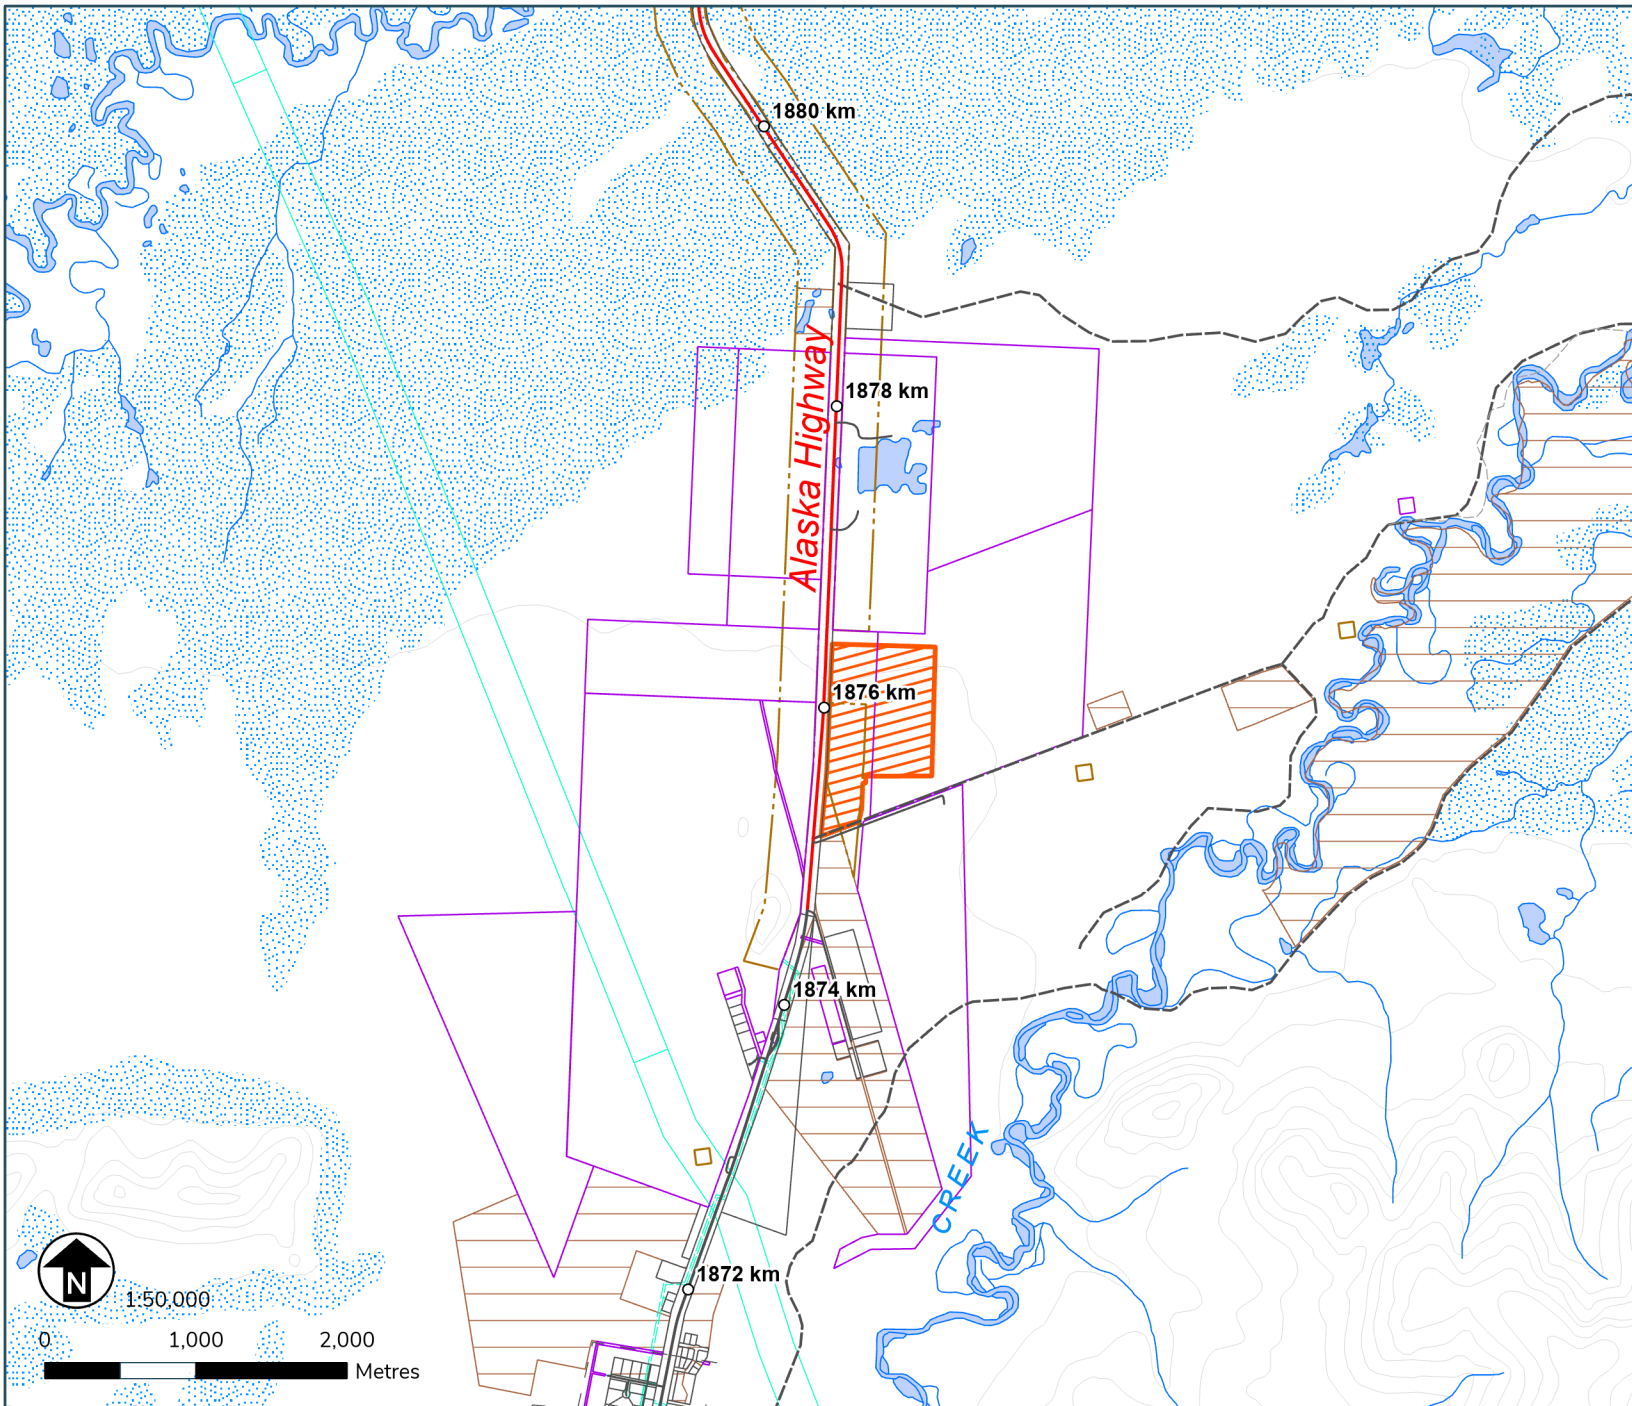

Personal Use Fuelwood Cutting Areas

Map: Beaver Creek 1
Location: Beaver Creek

Produced on: April 01, 2022
Expires on: March 31, 2023

Personal Use Fuelwood Areas

- Designated Areas with additional terms and conditions
- Designated Areas

Features of Interest

- Gate Locations
- Designated Access Points

Land Tenure

- Municipal Boundaries
- Land Dispositions
- Surveyed Land Parcels
- Land Notations
- Parks and Protected Areas

First Nation Settlement Lands

- Surveyed First Nation Settlement Lands
- Unsurveyed FN Interim Protected Lands
- Unsurveyed FN Settlement Lands