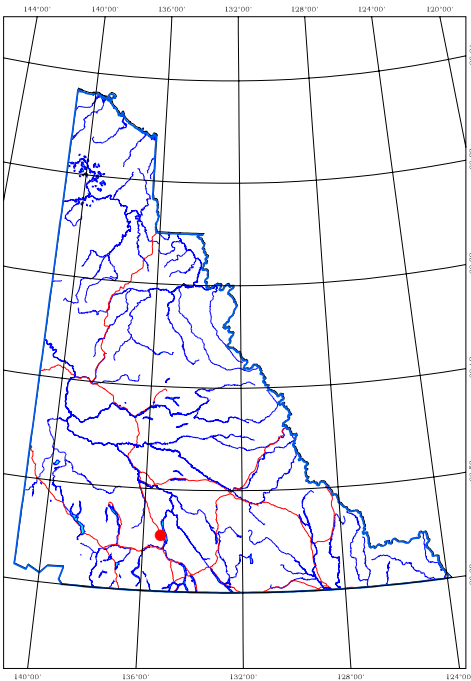

Illustration L. Mennell - YG