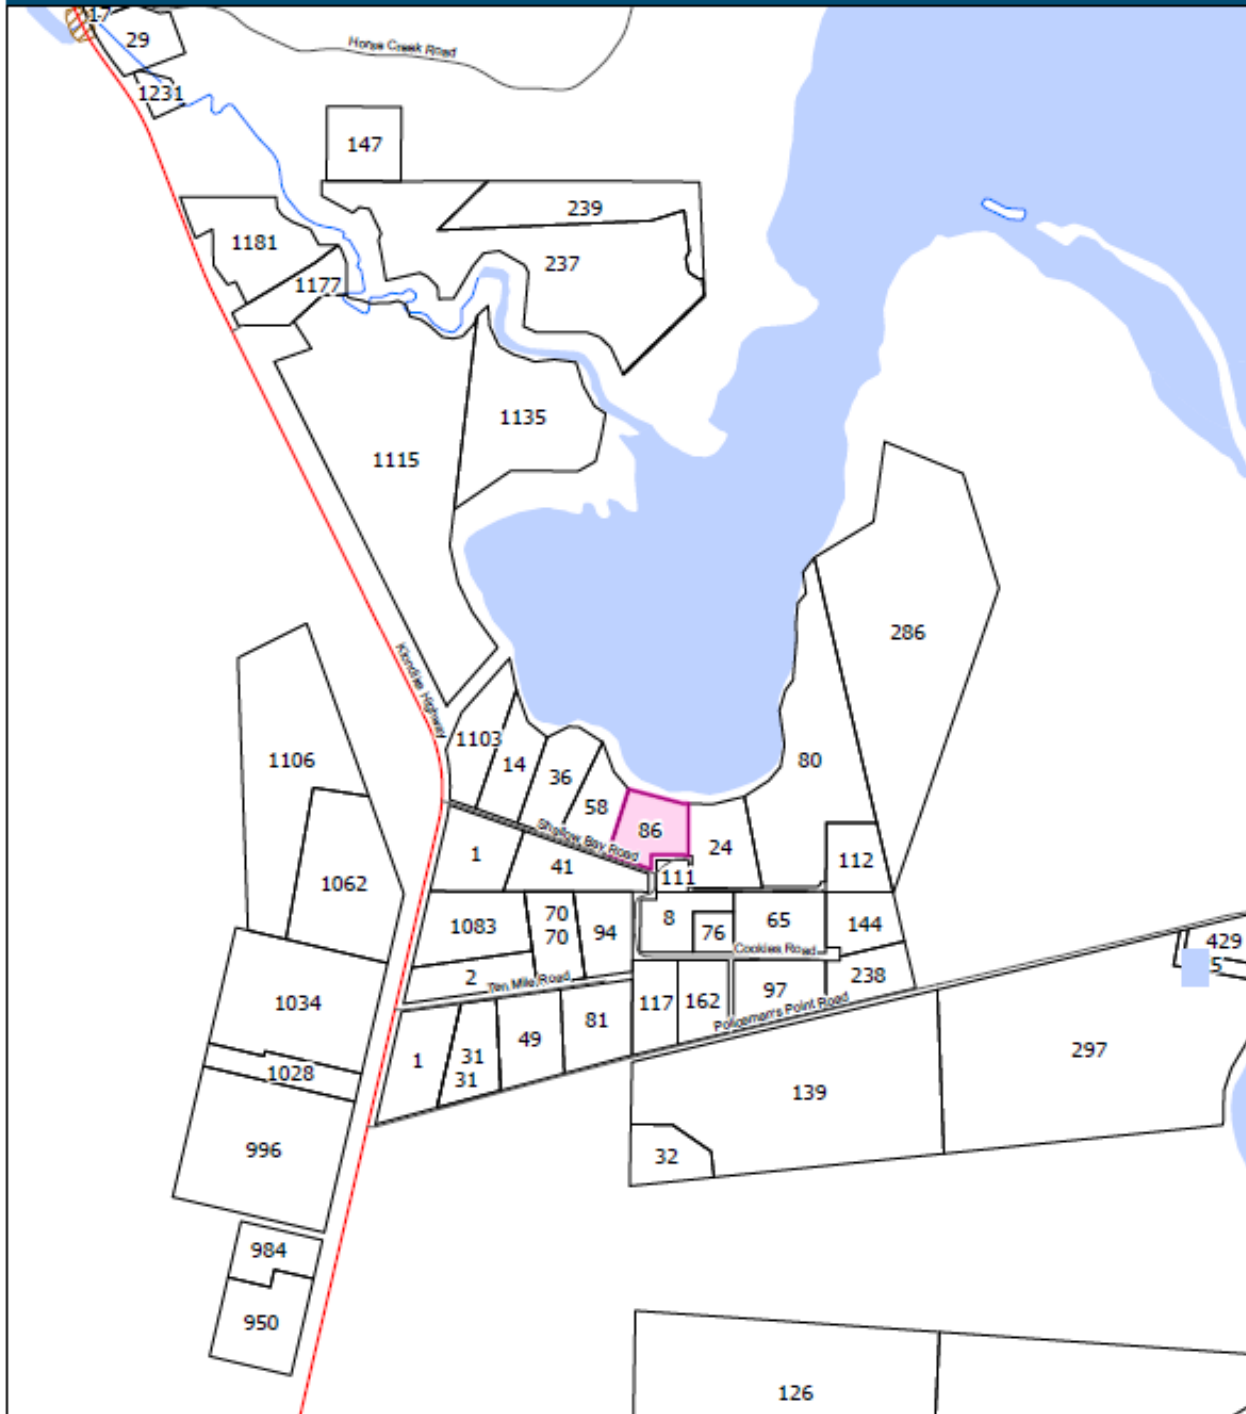

Lake Labarge - Shallow Bay Evacuation Order

Evacuation Order