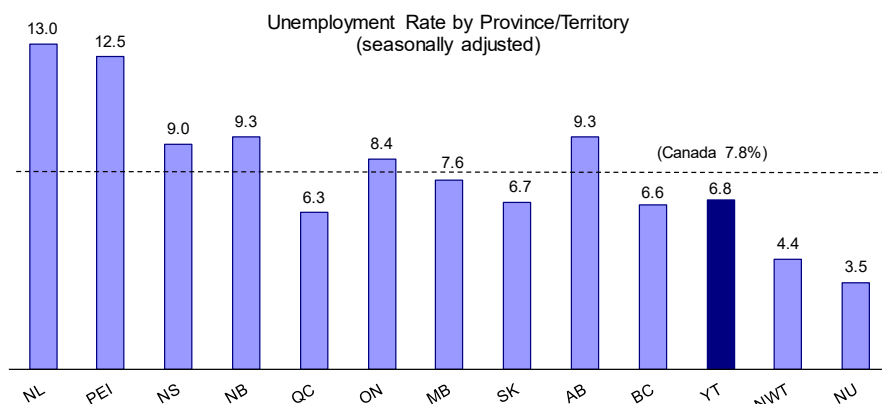

Supplementary notes:

- Yukon's June 2021 labour force would be 24,200 when the number is adjusted to the pre-pandemic population to labour force ratio.
- Yukon's June 2021 number of unemployed would be 2,400 when the number is adjusted to reflect the decrease in labour force (i.e., increase in "not in labour force") due to COVID-19.
- Yukon's June 2021 unemployment rate would be 9.9% when unemployment is adjusted to reflect the decrease in labour force (i.e., increase in "not in labour force") due to COVID-19.
- Canada's unemployment rate would be 10.1% when persons "not in labour force, but wanted work" are added to the labour force.

Labour Force Characteristics¹, June 2021 (seasonally adjusted)

	June '20	May '21	June '21	Change² May '21 to June '21	Change² June '20 to June '21
Yukon					
Labour Force³	22,500	23,700	23,500	-0.8%	4.4%
Number Employed³	21,100	22,100	21,800	-1.4%	3.3%
Number Unemployed³	1,400	1,600	1,600	0.0%	14.3%
Unemployment Rate	6.2%	6.8%	6.8%	0.0	0.6
Canada					
Labour Force³	19,860,100	20,211,600	20,381,500	0.8%	2.6%
Number Employed³	17,385,700	18,559,200	18,789,900	1.2%	8.1%
Number Unemployed³	2,474,400	1,652,300	1,591,600	-3.7%	-35.7%
Unemployment Rate	12.5%	8.2%	7.8%	-0.4	-4.7

All territories' monthly figures are based on three-month moving averages and are, therefore, not included in the overall figures for Canada.

² 'Change' is measured in percent, or percentage points, where applicable. Percentage points are the actual numerical difference between two percentages, such as: 10% - 8% = 2 percentage points.

³ All estimates are rounded to the nearest hundred.