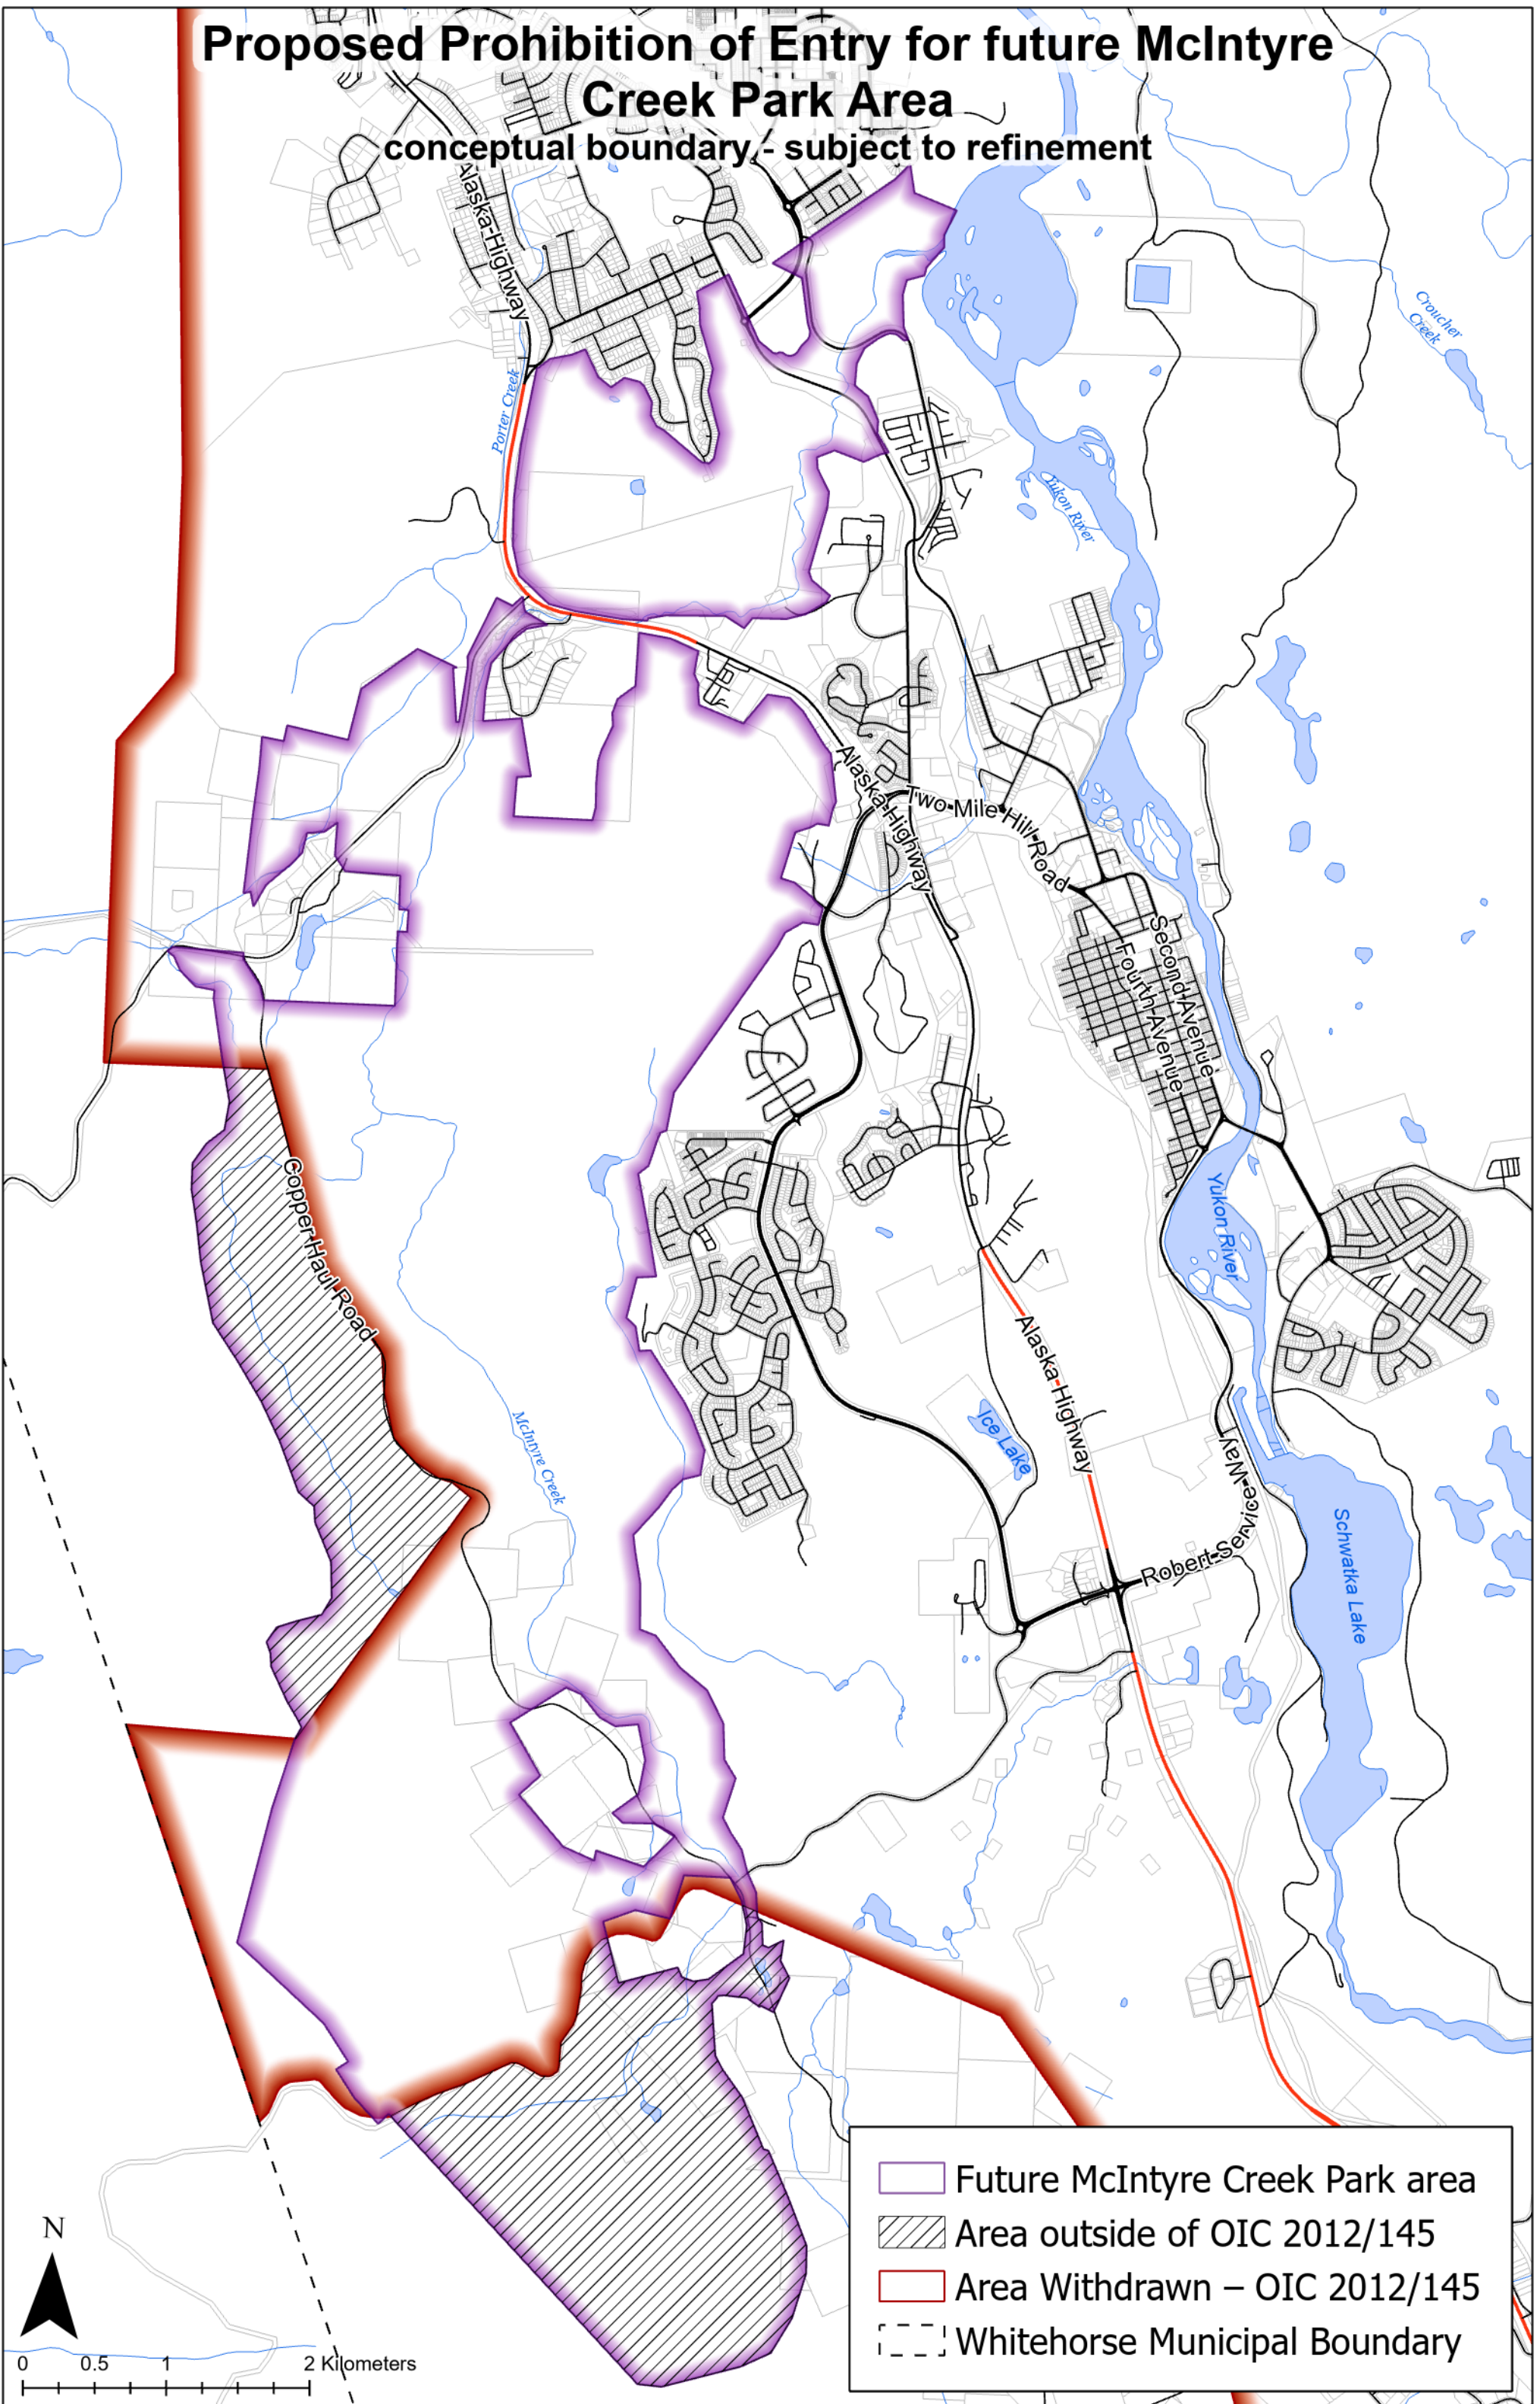

Proposed Prohibition of Entry for future McIntyre Creek Park Area

conceptual boundary - subject to refinement

- Future McIntyre Creek Park area
- Area outside of OIC 2012/145
- Area Withdrawn – OIC 2012/145
- Whitehorse Municipal Boundary