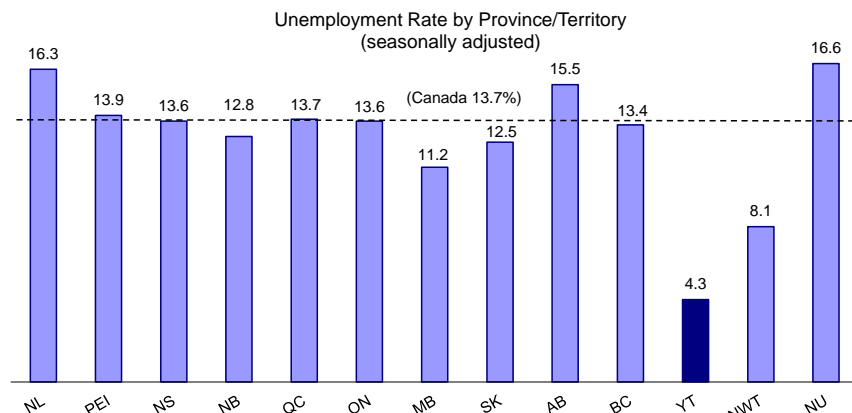

Supplementary notes:

- Yukon's May 2020 labour force would be 22,200 when the number is adjusted to the pre-pandemic population to labour force ratio.
- Yukon's May 2020 number of unemployed would be 2,100 when the number is adjusted to reflect the decrease in labour force (i.e., increase in 'not in labour force') due to COVID-19.
- Yukon's May unemployment rate would be 9.5% when unemployment is adjusted to reflect the decrease in labour force (i.e., increase in 'not in labour force') due to COVID-19.
- Canada's unemployment rate would be 19.6% when persons 'not in labour force but wanted work' are added to the labour force.

Labour Force Characteristics¹, May 2020 (seasonally adjusted)

	May '19	Apr '20	May '20	Change² Apr '20 to May '20	Change² May '19 to May '20
Yukon					
Labour Force³	22,700	21,300	20,900	-1.9%	-7.9%
Number Employed³	21,900	20,800	20,100	-3.4%	-8.2%
Number Unemployed³	900	500	900	80.0%	0.0%
Unemployment Rate	4.0%	2.3%	4.3%	2.0	0.3
Canada					
Labour Force³	20,142,700	18,603,200	19,093,700	2.6%	-5.2%
Number Employed³	19,050,400	16,184,900	16,474,500	1.8%	-13.5%
Number Unemployed³	1,092,300	2,418,300	2,619,200	8.3%	139.8%
Unemployment Rate	5.4%	13.0%	13.7%	0.7	8.3

¹ All territories' monthly figures are based on three-month moving averages and are, therefore, not included in the overall figures for Canada.

² 'Change' is measured in percent, or percentage points, where applicable. Percentage points are the actual numerical difference between two percentages, such as: 10% - 8% = 2 percentage points.

³ All estimates are rounded to the nearest hundred.